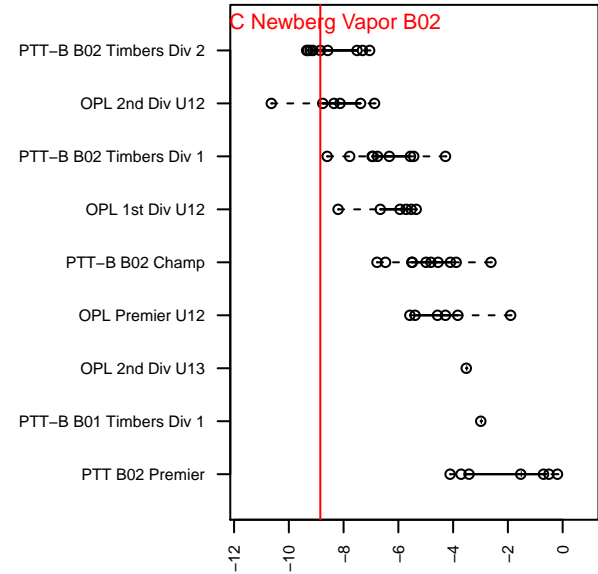

# BSC Newberg Vapor B02

Bridlemile SC Portland  
 Portland, OR  
 B02 total strength=257  
 attack=0.29 defense=0.08  
 fall league = PTT-B B02 Timbers Div 2  
 spr league = Spr OYS B02 Div 2 White

alt names used:  
 BSC Newberg/Valley 02B Vapor  
 BSC Newberg/Valley 02B Vapor

Venues played:  
 2014 PTT-B B02 Timbers Div 2  
 2014 Spr OYS B02 Division 2 White

**BSC Newberg Vapor B02**  
 Dots are actual minus expected GF (blue circles) and GA (red triangles).  
 Blue line is smoothed change in attack strength. Red is smoothed change in defense strength.

**attack and defense variance (black dot)  
relative to other teams  
and top 10 in region**

**attack and defense rating  
relative to others at age  
and all opponents in last 13 months**

**Performance relative to 13 month average**